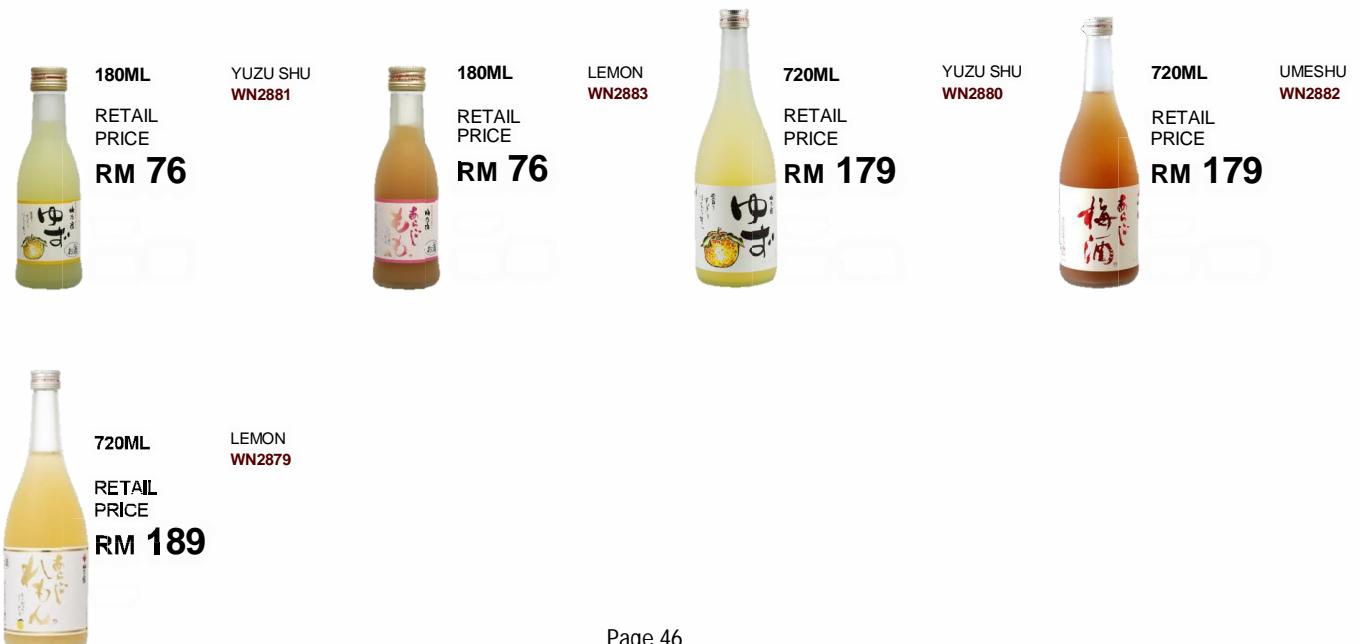

720ML
GINJO
WN1299
RETAIL PRICE
RM 156

720ML
JUNMAI
DAIGINJO
WN1300
RETAIL PRICE
RM 264

1800ML
GINJO
WN1291
RETAIL PRICE
RM 245

NANBU BIJIN (JAPAN)

WINECELLARS
Est. 1996

SAKE (Subject to Availability)

TENGUMAI (JAPAN)

WINECELLARS
Est. 1996

SAKE (Subject to Availability)

UMENYOYADO ARAGOSHI (JAPAN)

WINECELLARS
Est. 1996

SAKE (Subject to Availability)

HAKKAISAN (JAPAN)

WINECELLARS
Est. 1996

SAKE *(Subject to Availability)*

720ML

SEISHU
WN2889

RETAIL
PRICE

RM 174

720ML

TOKUBETSU JUNMAI
WN2888

RETAIL
PRICE

RM 195

RYU GIN (JAPAN)

WINECELLARS
Est. 1996

SAKE *(Subject to Availability)*

720ML

WN2895

RETAIL
PRICE

RM 94

1800ML